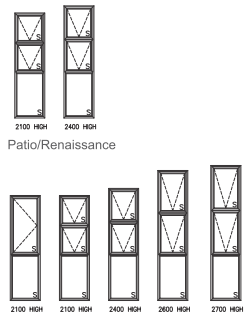

**Sliding: Patio | Renaissance | Quad Seal | Palace**

**Pivot / Swing**

**Multi-Sliding: Palace Multi**

**Sidelights & Toplights**

**Sidelights**

Hinged 75mm - max height 2600mm  
Quad Seal 105mm - max height 2400mm  
Palace 120mm - max height 2700mm