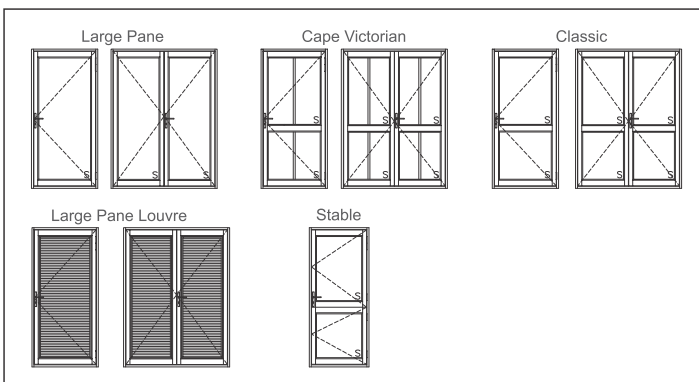

Hinged: Large Pane | Cape Victorian | Classic | Louvre | Stable