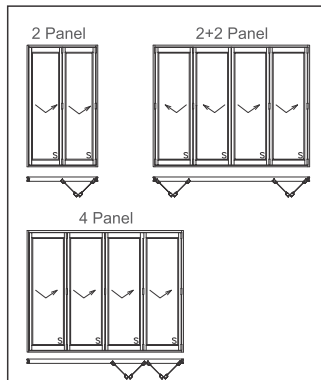

Vistafold Duo