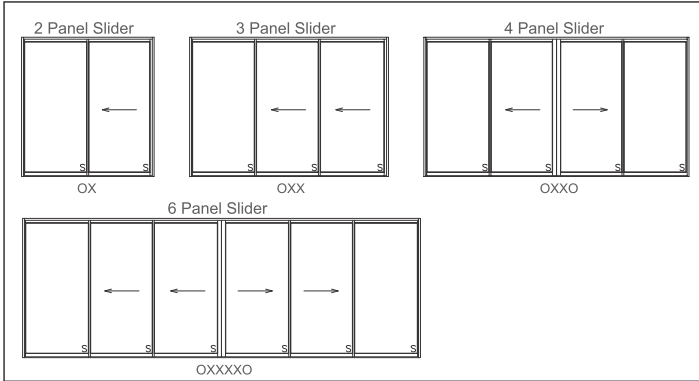

**Sliding: Patio | Renaissance | Quad Seal | Palace**

**Pivot / Swing**

**Multi-Sliding: Palace Multi**

**Sidelights & Toplights**

**Sidelights**

Hinged 75mm - max height 2600mm  
Quad Seal 105mm - max height 2400mm  
Palace 120mm - max height 2700mm