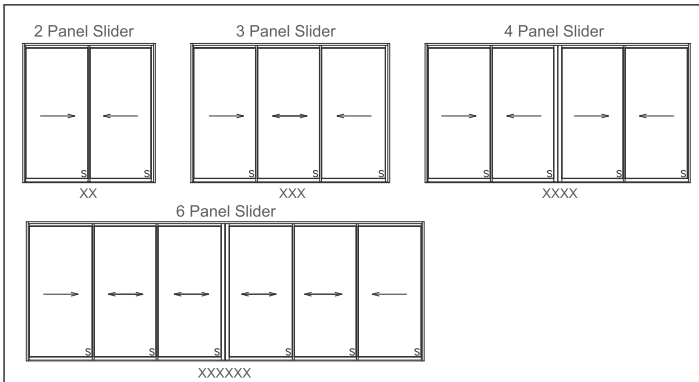

**Sliding: Patio | Renaissance | Quad Seal | Palace**

**Pivot / Swing**

**Multi-Sliding: Palace Multi**

**Sidelights & Toplights**

**Sidelights**

Hinged 75mm - max height 2600mm  
Quad Seal 105mm - max height 2400mm  
Palace 120mm - max height 2700mm