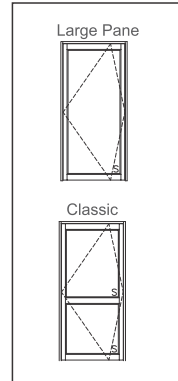

**Sliding: Patio | Renaissance | Quad Seal | Palace**

**Pivot / Swing**

**Multi-Sliding: Palace Multi**

**Sidelights & Toplights**

**Sidelights**

Hinged 75mm - max height 2600mm  
Quad Seal 105mm - max height 2400mm  
Palace 120mm - max height 2700mm