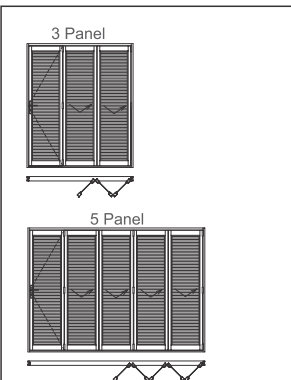

Vistafold with Y Louvre insert