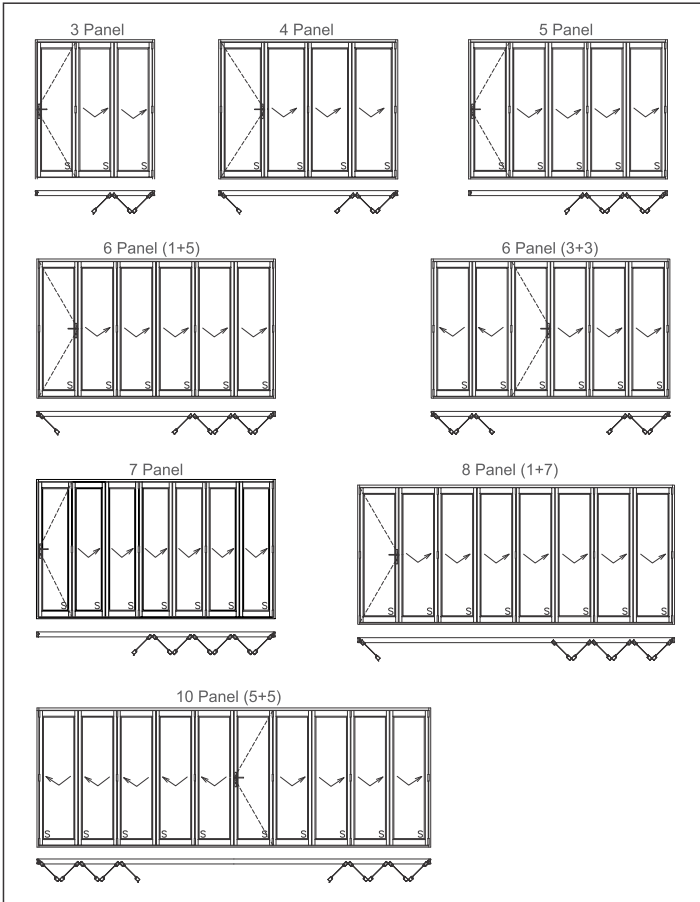

Vistafold Folding