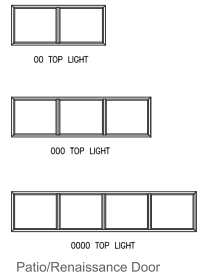

Sliding: Patio | Renaissance | Quad Seal | Palace

Pivot / Swing

Multi-Sliding: Palace Multi

Sidelights & Toplights

Sidelights

Hinged 75mm - max height 2600mm
Quad Seal 105mm - max height 2400mm
Palace 120mm - max height 2700mm

Hinged: Large Pane | Cape Victorian | Classic | Louvre | Stable

Toplights